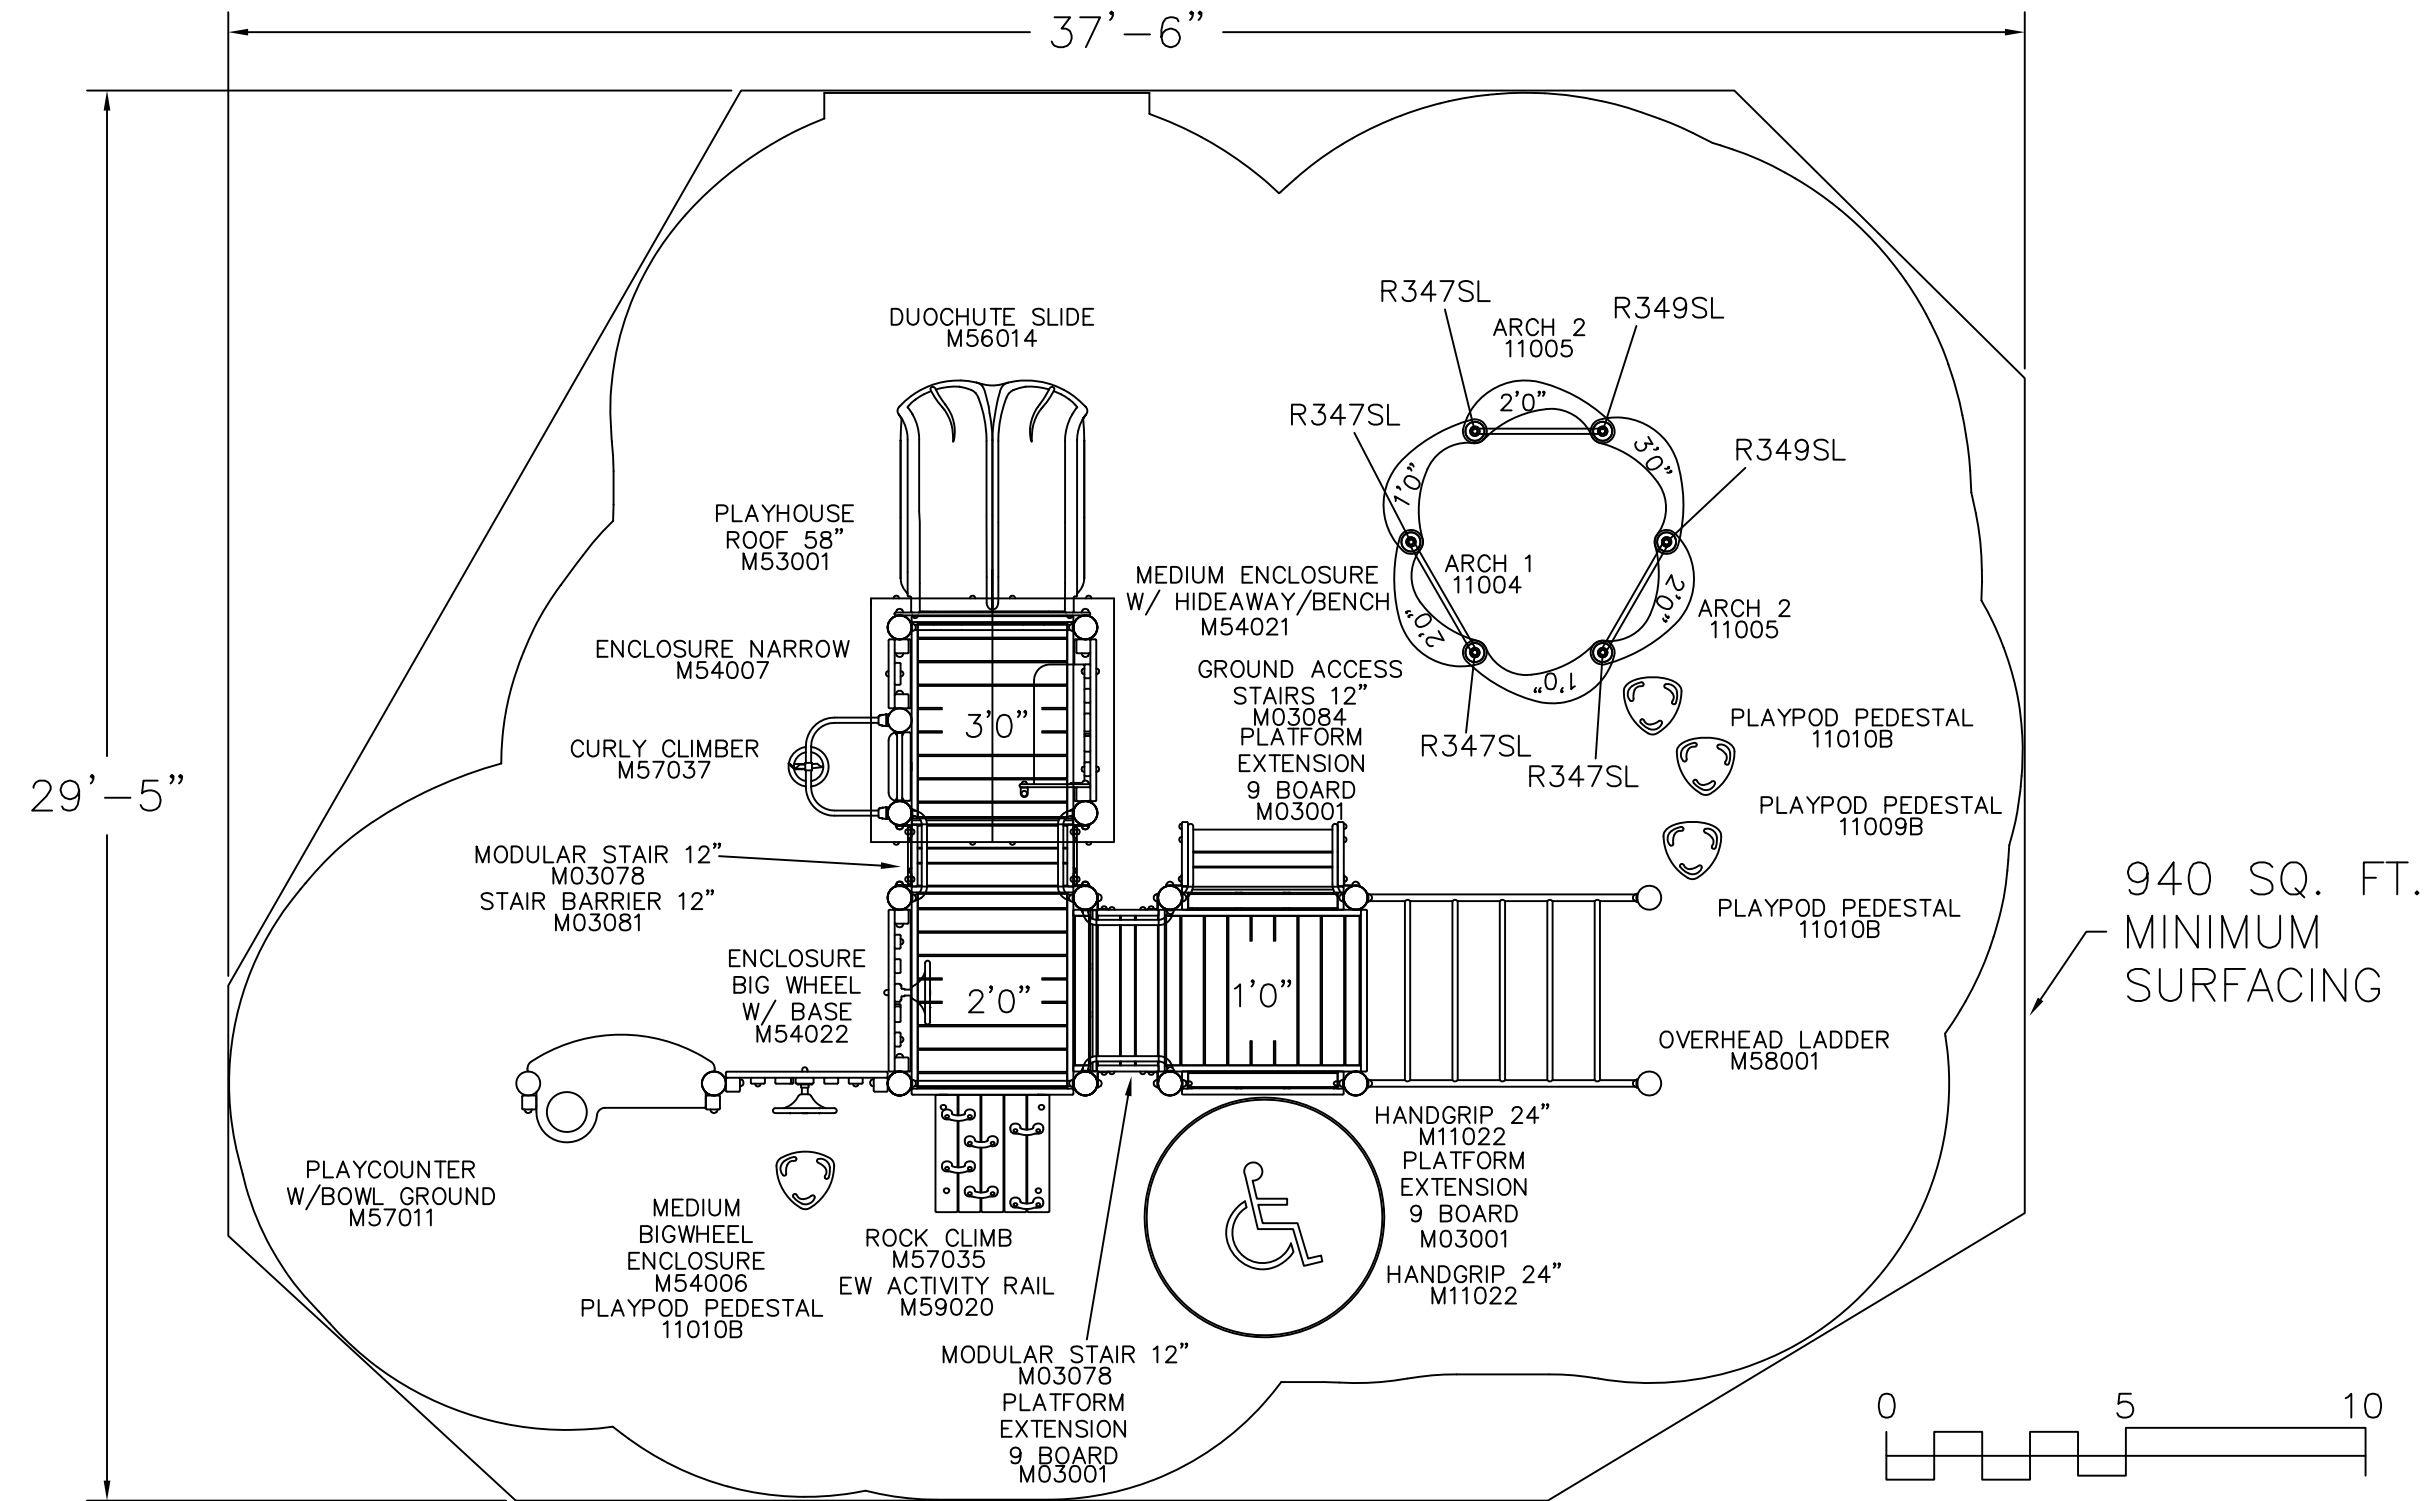

DELIGHT  
MEC-413

This play equipment is recommended for children ages 2-5

Scale: 1/4" = 1'-0"  
This drawing can be scaled only when in an 11" x 17" format

Drawn By:  
JOHN MARTIN  
Date:  
6/2/16  
Quote Number:  
MEC-413

401 Chestnut Street, Ste. 410  
Chattanooga, TN, 37402  
800.727.1907 / www.bigtoys.com

Total Play Components	10		
Elevated Play Components	6		
Elevated Play Components Accessible by Ramp	0	Req.	0
Elevated Components Accessible by Transfer	6	Req.	3
Accessible Ground Level Components Shown	4	Req.	2
Different Types of Ground Level Components	4	Req.	2

User Capacity	40 - 50
Critical Fall Height	5'-0"

BIGTOYS

It is the manufacturer's opinion that the structure shown herein complies with current ada standards concerning accessibility if used with proper accessible surfacing and together with other necessary ground level play equipment.  
**IMPORTANT:** Never install play equipment over hard, unresilient surfaces such as asphalt, concrete, or compacted earth. It is the owner's responsibility to ensure the "minimum area required" contains an appropriate amount of resilient material to cushion accidental falls.