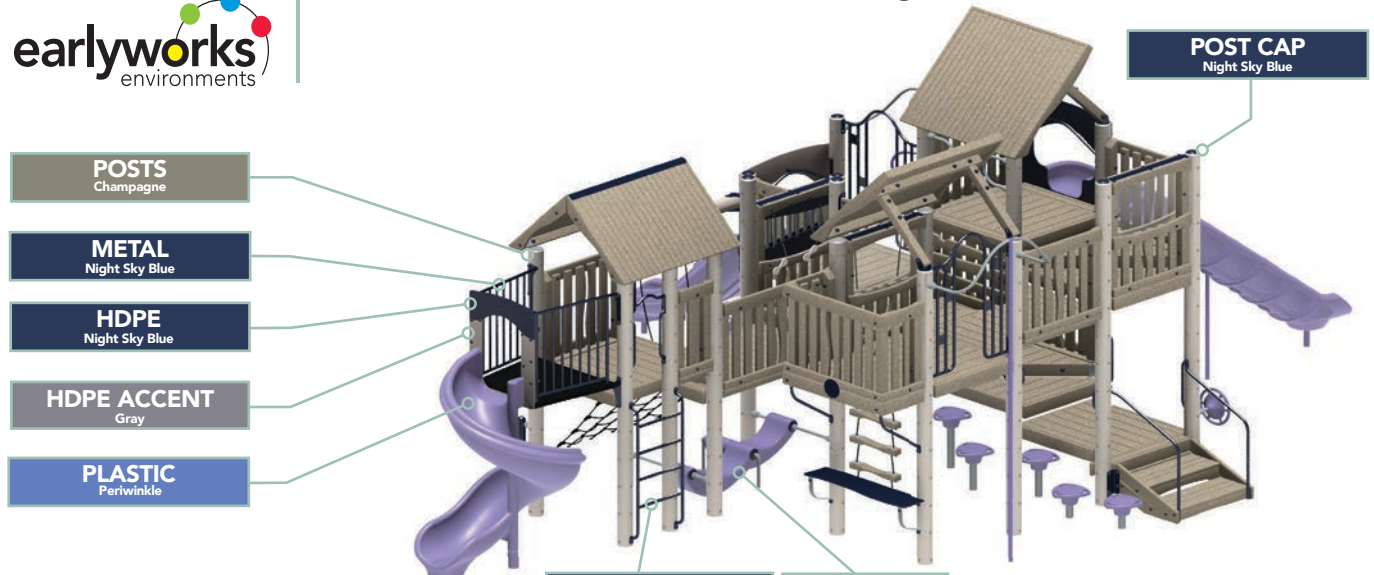

# Standard Color Palettes

Available on structures for children ages 2-5 or 5-12

PLAYFUL

PLASTIC		
Red	Sky Blue	
HDPE		
Red	Blue	
METAL		
Red	Sky Blue	Butterscotch
POSTS	POST CAP	
Champagne	Red	

WOODLAND

PLASTIC	
Green	Gray
HDPE	
Green	Gray
METAL	
Green	Dark Green
POSTS	POST CAP
Champagne	Dark Green

## Roto Molded Plastic Color Options

Slides, playshells, tunnels, and select roofs

Sky Blue

Night Sky Blue

Red

Burnt Orange

Periwinkle

Plum